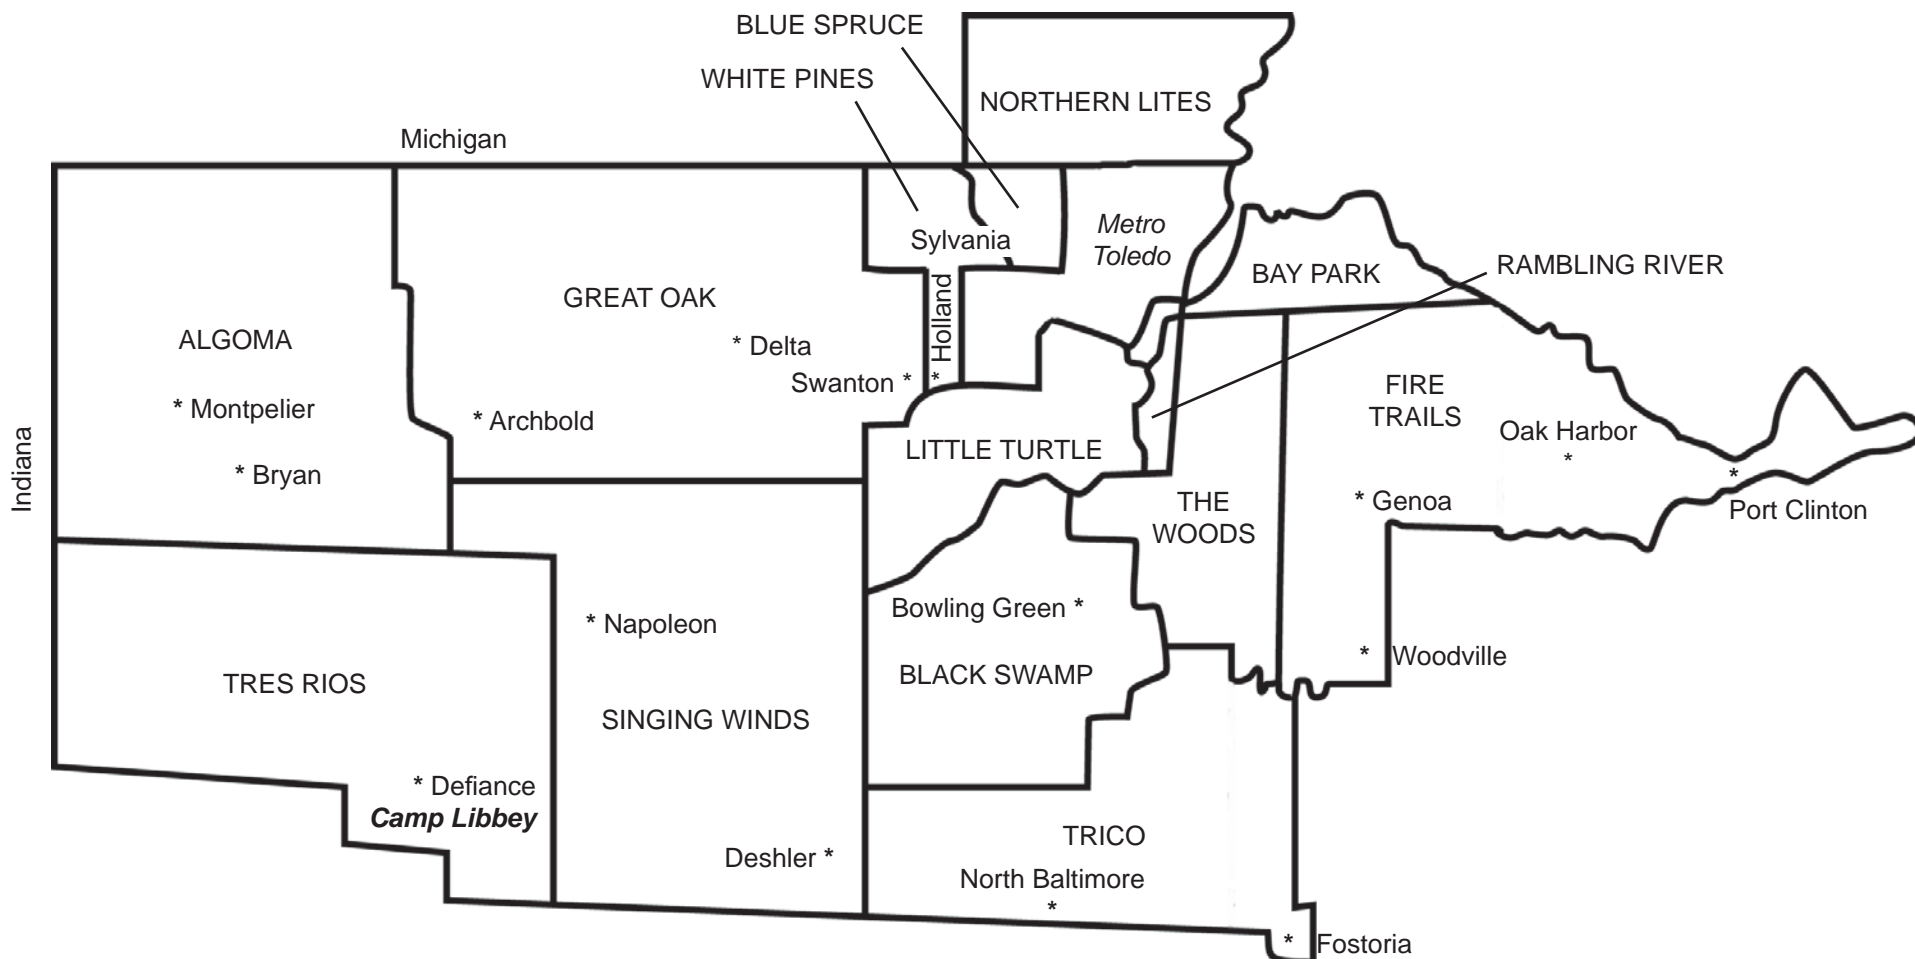

Girl Scouts of Western Ohio - Maumee Valley Region

SERVICE UNIT MAP

2007-2008

BRENDA GRIFFITH

Algoma
Black Swamp
Great Oak
Little Turtle
Singing Winds
Tres Rios

TERESA SHINAUL-JOHNSON

The Amitola
Bay Park
Indian Hills
Manhattan Lites
West Meadows

JACKIE HARDING

Northern Lites
Trico

SHAYNA KNACK

Baja Point
Blue Spruce
The Woods

CINDY CARNICOM

Cross Trails
Fire Trails
Rambling River
Tri-W
White Pines